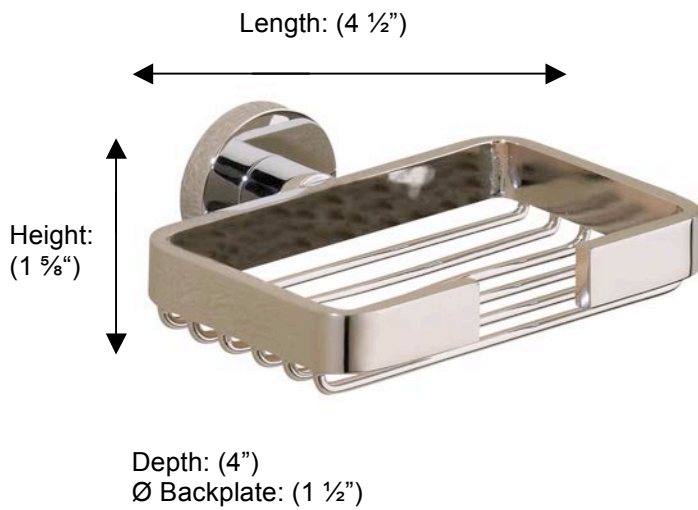

PORTO

67580 SMALL BASKET

**Description:**

Wire soap basket, small

Finishes:

-  CR – Chrome
-  PV – Polished Brass
-  UB – Unlacquered Brass
-  MB – Matte Black
-  NI – Polished Nickel
-  ES – Satin Nickel
-  GD – Gold

Material:

Brass

Method of Fixing:

Direct to wall

Country of Origin:

Portugal